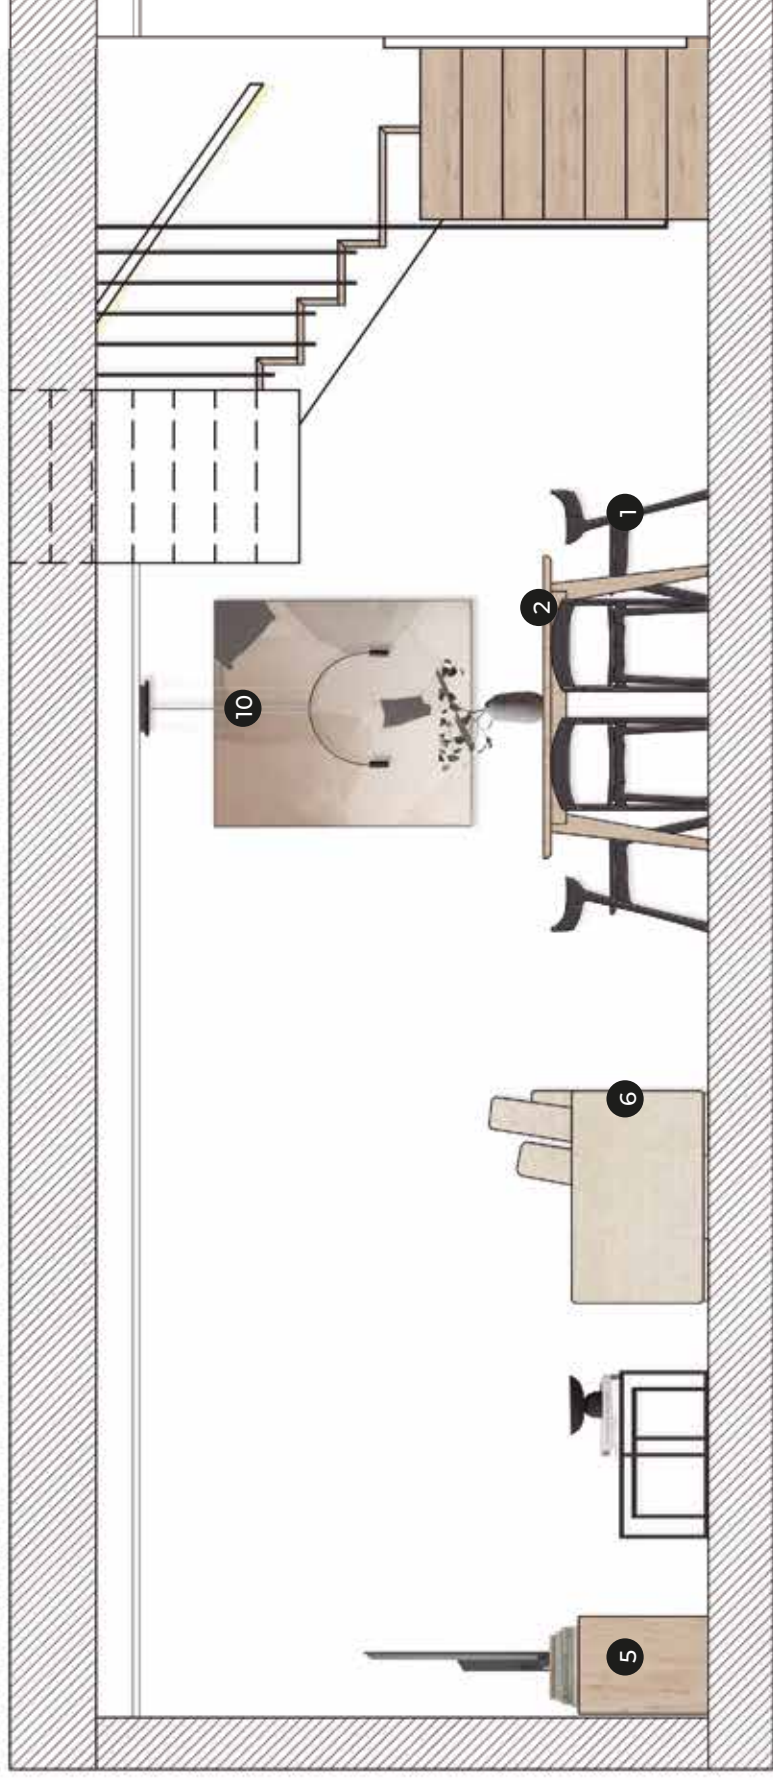

A photograph of a minimalist interior. On the left, a wooden chair with a curved backrest is partially visible. A large, white, textured curtain hangs from the top, covering most of the right side of the image. The background is a plain, light-colored wall and floor.

4 ALFOMBRA KILLIM SAND O SIMILAR
ETHNICRAFT

6 MUEBLE TV WAVE - ROBLE
ETHNICRAFT

5 SOFÁ ARAL
MORADILLO

8 SILLÓN BARROW
ETHNICRAFT

7 CYLS FLOOR LAMP
ESTILUZ

9 TABURETE NINO
WESTWING

ALZADO SALÓN - COMEDOR

1 SILLA BOK - ROBLE NEGRO
ETHNICRAFT

2 MESA BOK ROBLE EXTENSIBLE
ETHNICRAFT

10 LÁMPARA VOLTA
ESTILUZ

7 CYLS FLOOR LAMP
ESTILUZ

8 SILLÓN BARROW
ETHNICRAFT

5 SOFÁ ARAL
MORADILLO

6 MUEBLE TV WAVE
ETHNICRAFT

3 MESAS NIDO PENTAGON
ETHNICRAFT

PLANTA PISO

SECCIÓN C - C '

15 ALBA SIMPLE WALL
28cm

18 ESPEJO ARCO

16 CONSOLA DE MADERA
ZARA HOME

17 MESA DE NOCHE
REWENA
45 X 30 CM

HABITACIONES INDIVIDUALES

ALZADO A - A'

ALZADO B - B'