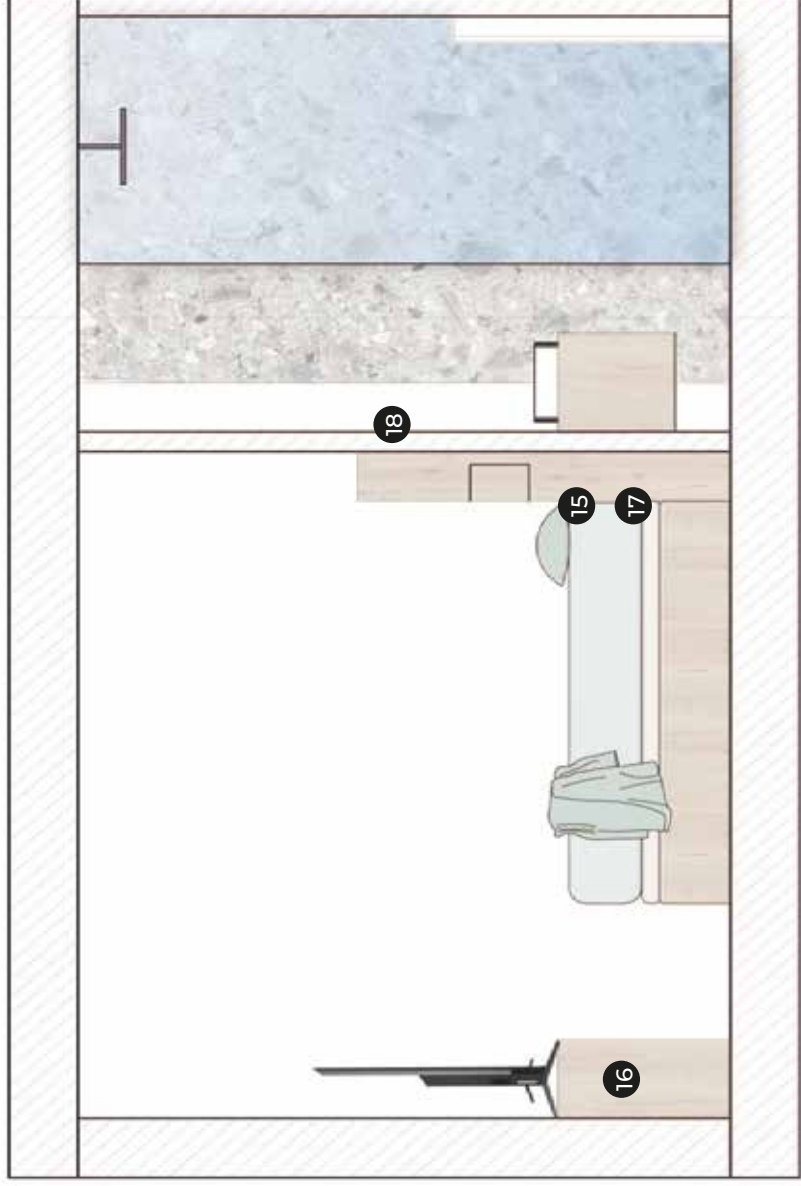

A photograph of a minimalist interior. On the left, a wooden chair with a curved backrest is partially visible. A large, white, textured curtain hangs from the top, covering most of the right side of the image. The background is a plain, light-colored wall and floor.

22 SILLÓN MEGHAN
KAVE HOME

21 MESA AUXILIAR YINAN
KAVE HOME

25 LÁMPARA BELKIS
KAVE HOME

24 MESITA DE NOCHE
REWENA
45 X 30 CM

23 CAMA DYLA
KAVE HOME

2 *Atico*

PROYECTO DE INTERIORISMO

SUITE ÁTICO

SECCIÓN C - C '

15 ALBA SIMPLE WALL
28cm

18 ESPEJO ARCO

16 CONSOLA DE MADERA
ZARA HOME

17 MESA DE NOCHE
REWENA
45 X 30 CM

HABITACIONES INDIVIDUALES

ALZADO A - A'

ALZADO B - B'