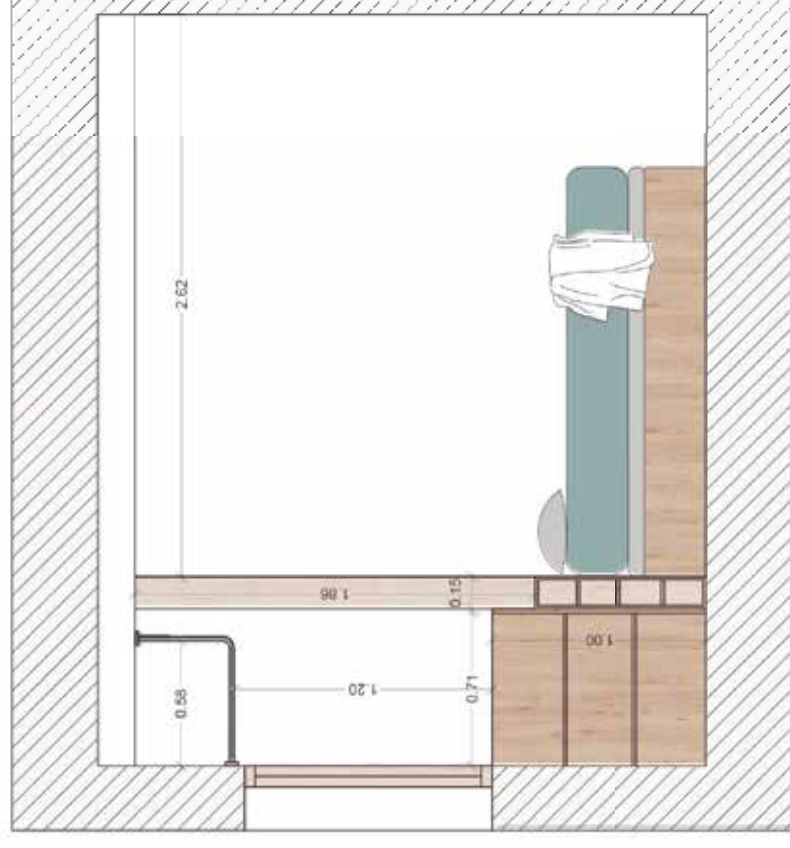

A photograph of a minimalist interior. On the left, a wooden chair with a curved backrest is partially visible. A large, white, textured curtain hangs from the top, covering most of the right side of the image. The background is a plain, light-colored wall and floor.

SECCIÓN C - C '

15 ALBA SIMPLE WALL
28cm

18 ESPEJO ARCO

16 CONSOLA DE MADERA
ZARA HOME

17 MESA DE NOCHE
REWENA
45 X 30 CM

HABITACIONES INDIVIDUALES

ALZADO A - A'

ALZADO B - B'