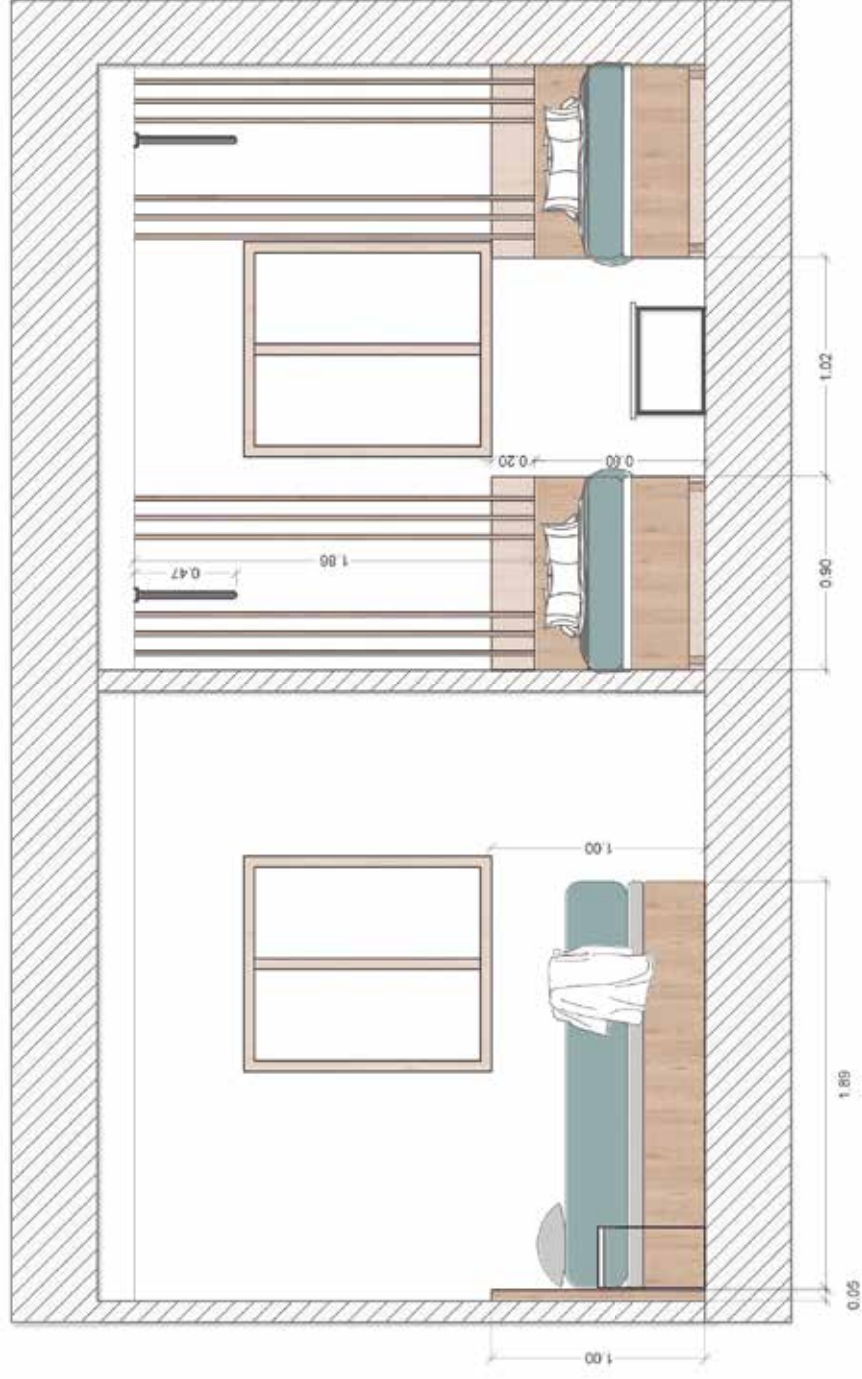

A photograph of a minimalist interior. On the left, a wooden chair with a curved backrest is partially visible. A large, white, textured curtain hangs from the top, covering most of the right side of the image. The background is a plain, light-colored wall and floor.

22 SILLÓN MEGHAN
KAVE HOME

21 MESA AUXILIAR YINAN
KAVE HOME

25 LÁMPARA BELKIS
KAVE HOME

24 MESITA DE NOCHE
REWENA
45 X 30 CM

23 CAMA DYLA
KAVE HOME

2 *Atico*

PROYECTO DE INTERIORISMO

SUITE ÁTICO

SECCIÓN C - C '

15 ALBA SIMPLE WALL
28cm

18 ESPEJO ARCO

16 CONSOLA DE MADERA
ZARA HOME

17 MESA DE NOCHE
REWENA
45 X 30 CM

HABITACIONES INDIVIDUALES

ALZADO A - A'

ALZADO B - B'